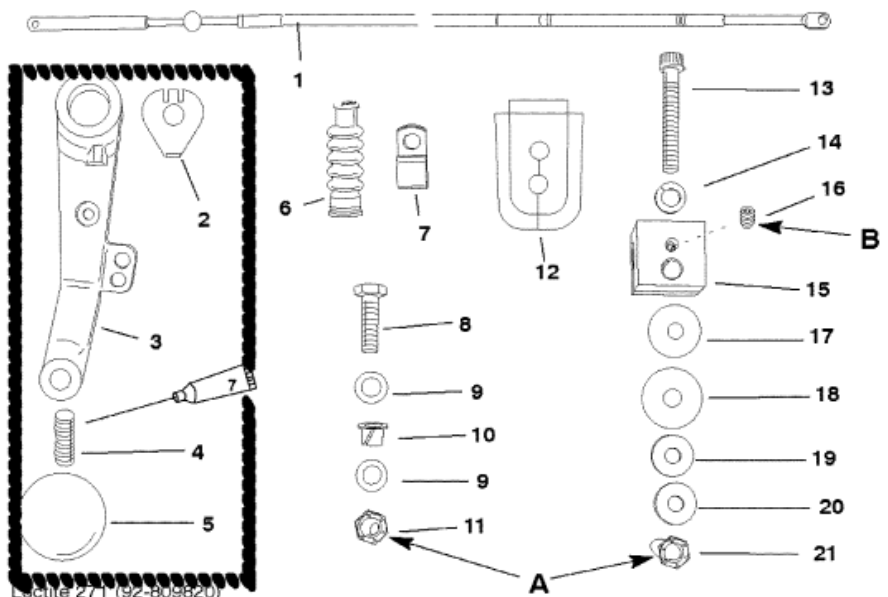

Parts List						
Ref	Class	Part	Description	Qty	Comment	Footnote
-		850000A	TILLER HANDLE ADAPTOR KIT	1		
1		832001A	6 SHIFT CABLE	1		
2	14	815805	1 TAB WASHER	1		
3		816367F	5 SHIFT LEVER	1	(BLACK)	
3		816367F	6 SHIFT LEVER	1	(GRAY)	
4	16	58152	1 STUD	1		
5		98530	1 SHIFT KNOB	1		
6		85552	1 CABLE BOOT	1		
7	54	805444	1 J CLIP	1		
8	10	28668	1 SCREW (1/4-20 X 7/8)	1		
9	12	29245	2 WASHING	2		
10	23	26856	1 BUSHING	1		
11	11	814101	1 NUT	1		
12		813605	2 CABLE SEAL	1		
13	10	71958	1 SCREW (1/4-28 X 1-3/4)	1		
14	13	26992	1 LOCKWASHER	1		
15		828094	1 RETAINER	1		
16	10	72734	1 SET SCREW	1		
17	12	37905	1 WASHER	1		
18	12	35280	1 WASHER	1		
19	12	35459	1 WASHER	1		
20	12	40023	16 WASHER	1		
21	11	35888	1 NUT	1		

**A** - DRIVE TIGHT AND THEN BACK OFF 1/4 TURN.  
**B** - TIGHTEN UNTIL SNUG AND THEN TIGHTEN AN ADDITIONAL 1/8 TURN.